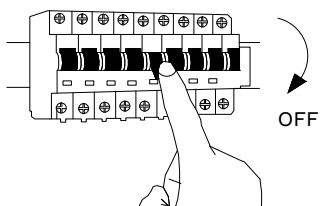

# NOVA LUCE

9240677, 9240678, 9240679

1

Turn off the general switch

2

Mark, drill holes, apply plastic anchors

3

Connect wires

4

Fix it in place  
by tying up screws to make it stable

5

Turn on the general switch

6