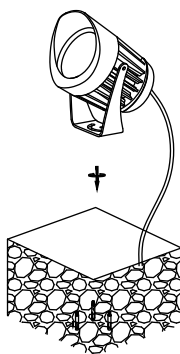

# NOVA LUCE

9240677, 9240678, 9240679

1

Turn off the general switch

2

Mark, drill holes, apply plastic anchors

3

Connect wires

4

Fix it in place  
by tying up screws to make it stable

5

Turn on the general switch

6