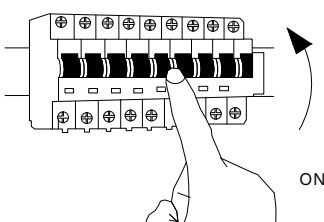

# NOVA LUCE

9240677, 9240678, 9240679

1

Turn off the general switch

2

Mark, drill holes, apply plastic anchors

3

Connect wires

4

Fix it in place  
by tying up screws to make it stable

5

Turn on the general switch

6