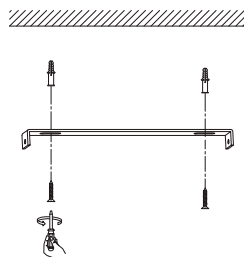

NOVA LUCE

9081821 9081822

①

Turn off the general switch

②

Align, mark & drill holes
Tie up the screws

③

Connect wires

④

Put it in place
& tie up side screws
to make it stable

⑤

Turn on the general switch

⑥