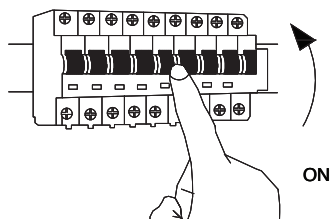

NOVA LUCE

9081821 9081822

①

Turn off the general switch

②

Align, mark & drill holes
Tie up the screws

③

Connect wires

④

Put it in place
& tie up side screws
to make it stable

⑤

Turn on the general switch

⑥