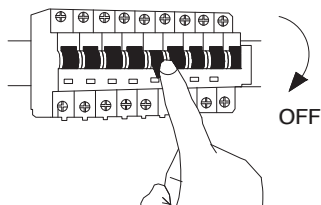

NOVA LUCE

9081821 9081822

①

Turn off the general switch

②

Align, mark & drill holes
Tie up the screws

③

Connect wires

④

Put it in place
& tie up side screws
to make it stable

⑤

Turn on the general switch

⑥