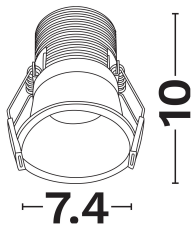

TECHNICAL DRAWING

MATERIAL & COLOR

Product Color	White
Body Material	Aluminium
Cover Material	N/A

APPLICATION & MOUNTING

Ambient Working Temp.	45 C
Type of Protection	IP20
Protection Class IK	IK03
Dimmable	Yes
Type of Dimming (Optional)	Triac/Dali
Mounting type	Recessed
Mounting Depth (cm)	Ceiling
Led Module Replaceable	No
Light Source	Led
Adjustable	No

COMPATIBLE WITH

— On/Off Driver: Included

— Triac Driver: 9844002

— Dali Driver: 9621523

NOVA LUCE S.A

Schimatari Viotias
32009, Greece

+30 22620 58 121
+30 22620 56 743

info@novaluce.com
www.novaluce.com