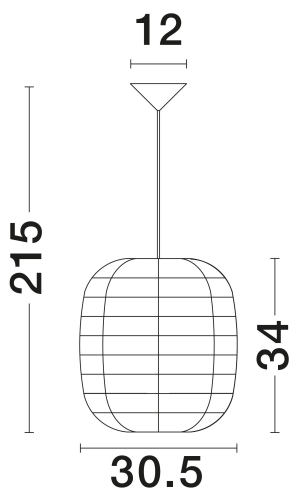

NOVA LUCE

PRODUCT DATASHEET

Version: 001

PRODUCT PHOTOGRAPH

TECHNICAL DRAWING

GENERAL INFORMATION

Product Code	9858719
Collection	Indoor
Product Category	Suspension
Product Family	Melody
Mounting Location	Ceiling
Application Environment	Indoor
Specifications	N/A

DIMENSION & WEIGHT

LxWxH (cm)	D: 30.5 H1: 34 H2: 215
Cut Out (cm)	N/A
Weight (Kgr)	1

MATERIAL & COLOR

Product Color	Natural & Sandy Black
Body Material	Rattan & Steel

APPLICATION & MOUNTING

Ambient Working Temp.	Max 45°C
Type of Protection	IP20
Dimmable	Yes
Type of Dimming	N/A
Mounting type	Surface
Mounting Depth (cm)	N/A
Led Module Replaceable	Yes
Light Source	E27

Power (Nominal)	1x12W
Input voltage (Nominal)	100-240V
Mains Frequency	50/60Hz

PHOTOMETRICAL DATA

Luminus Flux	N/A
Color Temperature	N/A
Light Color (Designation)	N/A

WARRANTY

Warranty	3 Years
----------	----------------