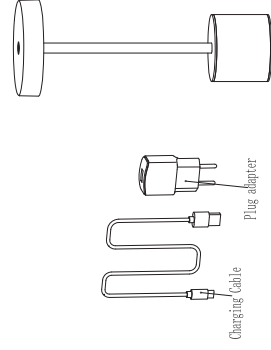

NOVA LUCE

9002863 9002864

1

Control Touch Switch

2

Charging time: 3H (1A Charger)

3

Plug it in

Green Flashing = Charging

Green Steady = Fully Charged

After charging, close the waterproof gasket

4

Touch 1 = 100% of light - 4 hours runtime

Touch 2 = 40% of light - 10 hours runtime

Touch 3 = 10% of light - 50 hours runtime

Touch 4 = ON / OFF