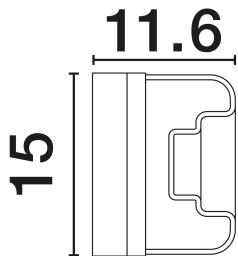

TECHNICAL DRAWING

APPLICATION & MOUNTING

Ambient Working Temp.	Max 45°C
Type of Protection	IP20
Dimmable	No
Type of Dimming	N/A
Mounting type	Surface
Mounting Depth (cm)	N/A
Led Module Replaceable	No
Light Source	LED

NOVA LUCE S.A

Schimatari Viotias
32009, Greece

+30 22620 58 121
+30 22620 56 743

info@novaluce.com
www.novaluce.com