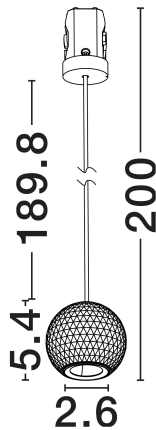

NOVA LUCE

PRODUCT DATASHEET

Version: 001

PRODUCT PHOTOGRAPH

TECHNICAL DRAWING

GENERAL INFORMATION

Product Code	9088162
Collection	Indoor
Product Category	Suspension
Product Family	Notic
Mounting Location	Wall
Application Environment	Indoor
Specifications	N/A

DIMENSION & WEIGHT

LxWxH (cm)	D: 5.4 H: 200
Cut Out (cm)	N/A
Weight (Kgr)	0.266

MATERIAL & COLOR

Product Color	Sandy Black
Body Material	Aluminium

APPLICATION & MOUNTING

Ambient Working Temp.	Max 45°C
Type of Protection	IP20
Dimmable	No
Type of Dimming	N/A
Mounting type	Surface
Mounting Depth (cm)	N/A
Led Module Replaceable	No
Light Source	LED

Power (Nominal)	7W
Input voltage (Nominal)	220-240V
Mains Frequency	50/60Hz

PHOTOMETRICAL DATA

Luminous Flux	455lm
Color Temperature	3000K
Light Color (Designation)	Warm White

WARRANTY

Warranty	3 Years
----------	----------------