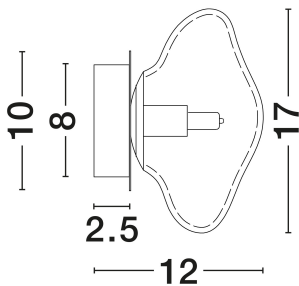

NOVA LUCE

PRODUCT DATASHEET

Version: 001

PRODUCT PHOTOGRAPH

TECHNICAL DRAWING

GENERAL INFORMATION

Product Code	9006033
Collection	Indoor
Product Category	Suspension
Product Family	King
Mounting Location	Suspension
Application Environment	Indoor
Specifications	N/A

DIMENSION & WEIGHT

LxWxH (cm)	D: 17 H: 12
Cut Out (cm)	N/A
Weight (Kgr)	0.8

MATERIAL & COLOR

Product Color	Brass Gold & Blown Clear
Body Material	Metal & Glass

APPLICATION & MOUNTING

Ambient Working Temp.	Max 45°C
Type of Protection	IP20
Dimmable	Yes
Type of Dimming	N/A
Mounting type	Surface
Mounting Depth (cm)	N/A
Led Module Replaceable	Yes
Light Source	G9

Power (Nominal)	1x5W
Input voltage (Nominal)	100-240V
Mains Frequency	50/60Hz

PHOTOMETRICAL DATA

Luminous Flux	N/A
Color Temperature	N/A
Light Color (Designation)	N/A

WARRANTY

Warranty	3 Years
----------	----------------