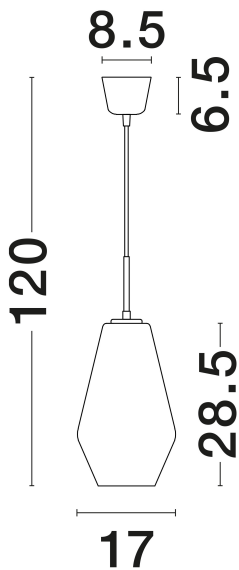

NOVA LUCE

PRODUCT DATASHEET

Version: 001

PRODUCT PHOTOGRAPH

TECHNICAL DRAWING

GENERAL INFORMATION

Product Code	9724101
Collection	Indoor
Product Category	Suspension
Product Family	Veiro
Mounting Location	Ceiling
Application Environment	Indoor
Specifications	N/A

DIMENSION & WEIGHT

LxWxH (cm)	D: 17 H1: 28.5 H2: 120
Cut Out (cm)	N/A
Weight (Kgr)	0.8

MATERIAL & COLOR

Product Color	Chrome & Black
Body Material	Glass & Metal

APPLICATION & MOUNTING

Ambient Working Temp.	Max 45°C
Type of Protection	IP20
Dimmable	Yes
Type of Dimming	N/A
Mounting type	Surface
Mounting Depth (cm)	N/A
Led Module Replaceable	Yes
Light Source	E27

Power (Nominal)	1x12W
Input voltage (Nominal)	100-240V
Mains Frequency	50/60Hz

PHOTOMETRICAL DATA

Luminous Flux	N/A
Color Temperature	N/A
Light Color (Designation)	N/A

WARRANTY

Warranty	3 Years
----------	----------------