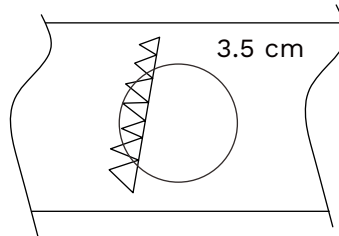

NOVA LUCE

9844045

1

Turn off the general switch

2

Create a CutOut

3

Connect wires