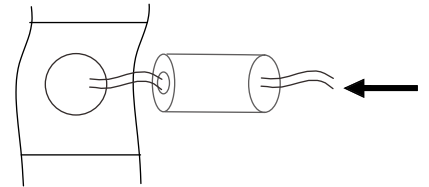

NOVA LUCE

9844045

1

Turn off the general switch

2

Create a CutOut

3

Connect wires

4

Fix the luminaire to the ceiling

5

Turn on the general switch

6

Turn on the light