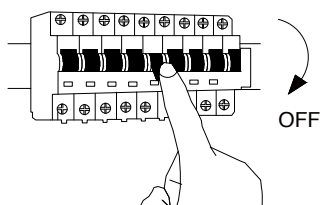

NOVA LUCE

9002672

1

Turn off the general switch

2

Drill holes & apply plastic anchors
With screws

3

Connect the wires

4

Apply the side screws

5

Apply the bulb

6

Turn on the general switch