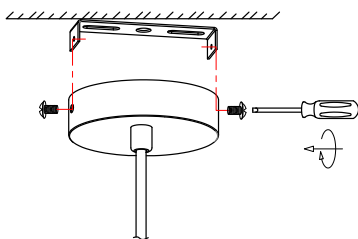

NOVA LUCE

9002672

1

Turn off the general switch

2

Drill holes & apply plastic anchors
With screws

3

Connect the wires

4

Apply the side screws

5

Apply the bulb

6

Turn on the general switch