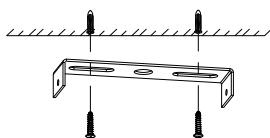

NOVA LUCE

9002672

1

Turn off the general switch

2

Drill holes & apply plastic anchors
With screws

3

Connect the wires

4

Apply the side screws

5

Apply the bulb

6

Turn on the general switch