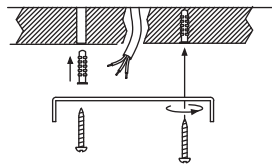

NOVA LUCE

9054502

1

Turn off the general switch

2

Drill holes apply plastic anchors
With screws

3

Connect wires

4

Apply the side screws

5

Turn on the general switch