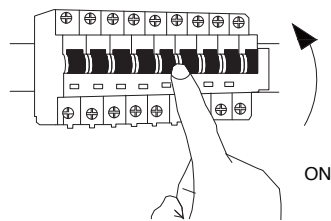

NOVA LUCE

9054502

1

Turn off the general switch

2

Drill holes apply plastic anchors
With screws

3

Connect wires

4

Apply the side screws

5

Turn on the general switch