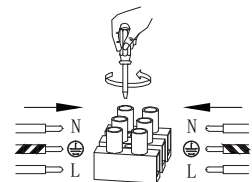

NOVA LUCE

9054502

1

Turn off the general switch

2

Drill holes apply plastic anchors
With screws

3

Connect wires

4

Apply the side screws

5

Turn on the general switch