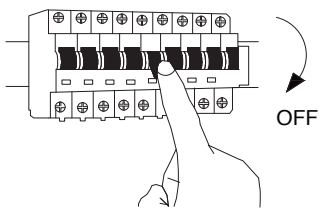

NOVA LUCE

9054502

1

Turn off the general switch

2

Drill holes apply plastic anchors
With screws

3

Connect wires

4

Apply the side screws

5

Turn on the general switch