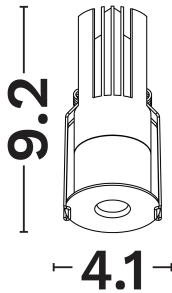

NOVA LUCE

PRODUCT DATASHEET

Version: 001

PRODUCT PHOTOGRAPH

GENERAL INFORMATION

Product Code	9090030
Product Category	Downlights
Product Family	Minione Special Lenses
Mounting Location	Ceiling
Application Environment	Indoor

DIMENSION & WEIGHT

LxWxH (cm)	D:46 H:90mm
Cut out (cm)	3,5
Weight (Kgr)	N/A

TECHNICAL DRAWING

MATERIAL & COLOR

Product Color	White
Body Material	Aluminium
Cover Material	N/A

APPLICATION & MOUNTING

Ambient Working Temp.	45 C
Type of Protection	IP20
Protection Class IK	IK05
Dimmable	Yes
Type of Dimming (Optional)	Triac/Dali
Mounting type	Recessed
Mounting Depth (cm)	Ceiling
Led Module Replaceable	No
Light Source	Led
Adjustable	No