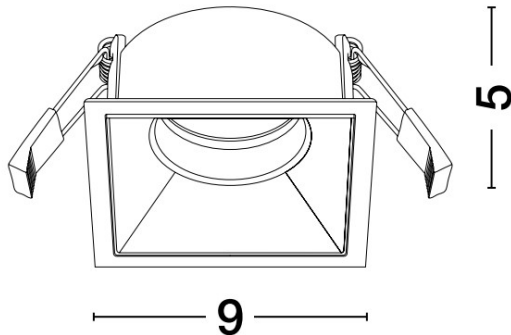

NOVA LUCE

PRODUCT DATASHEET

Version: 001

PRODUCT PHOTOGRAPH

GENERAL INFORMATION

Product Code	9110115
Product Category	Downlights GU10
Product Family	Reina
Mounting Location	Ceiling
Application Environment	Indoor

DIMENSION & WEIGHT

LxWxH (cm)	L: 9 W: 9 H: 5
Cut out (cm)	8.2
Weight (Kgr)	0.15

TECHNICAL DRAWING

MATERIAL & COLOR

Product Color	Black
Body Material	Aluminium
Cover Material	N/A

APPLICATION & MOUNTING

Ambient Working Temp.	45 C
Type of Protection	IP20
Protection Class IK	IK03
Dimmable	N/A
Type of Dimming (Optional)	N/A
Mounting type	Surface
Mounting Depth (cm)	Ceiling
Led Module Replaceable	Yes
Light Source	LED GU10 / MR16
Adjustable	No