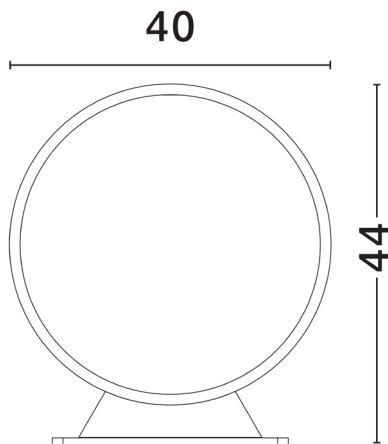

NOVA LUCE

PRODUCT DATASHEET

Version: 001

PRODUCT PHOTOGRAPH

TECHNICAL DRAWING

GENERAL INFORMATION

| | |
|-------------------------|---------------------|
| Product Code | 9030717 |
| Collection | Outdoor |
| Product Category | Floor |
| Product Family | Mib |
| Mounting Location | Ground |
| Application Environment | Outdoor |
| Specifications | Antisalt Protection |

DIMENSION & WEIGHT

| | |
|--------------|-------------|
| LxWxH (cm) | D: 40 H: 44 |
| Cut out (cm) | N/A |
| Weight (Kgr) | 1.875 |

MATERIAL & COLOR

| | |
|---------------|-----------|
| Product Color | Black |
| Body Material | Aluminium |

| | |
|-------------------------|-------------------|
| Power (Nominal) | 6 W |
| Input voltage (Nominal) | 220-240Vac |
| Mains Frequency | 50/60Hz |

PHOTOMETRICAL DATA

| | |
|---------------------------|-------------------|
| Luminous Flux | 405 lm |
| Color Temperature | 3000 K |
| Light Color (Designation) | Warm White |