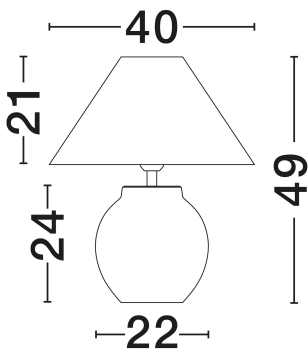

NOVA LUCE

PRODUCT DATASHEET

Version: 001

PRODUCT PHOTOGRAPH

TECHNICAL DRAWING

GENERAL INFORMATION

Product Code	9620180
Collection	Indoor
Product Category	Table
Product Family	Lupe
Mounting Location	Table
Application Environment	Indoor
Specifications	N/A

DIMENSION & WEIGHT

LxWxH (cm)	D: 40 H: 49
Cut Out (cm)	N/A
Weight (Kgr)	2.1

MATERIAL & COLOR

Product Color	White & Black & Yellow
Body Material	Ceramic & Fabric

APPLICATION & MOUNTING

Ambient Working Temp.	Max 45°C
Type of Protection	IP20
Dimmable	Yes
Type of Dimming	N/A
Mounting type	Surface
Mounting Depth (cm)	N/A
Led Module Replaceable	Yes
Light Source	E27