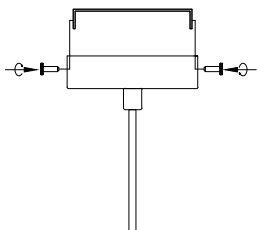

NOVA LUCE

99009192

①

Turn off the general Switch

②

Drill holes & apply plastic anchors
With screws

③

Connect the wires

④

Apply the side screws

⑤

Instal glass shades

⑥

Turn on the general switch