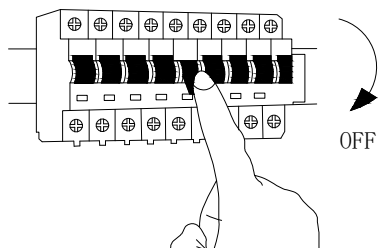

NOVA LUCE

99009192

①

Turn off the general Switch

②

Drill holes & apply plastic anchors
With screws

③

Connect the wires

④

Apply the side screws

⑤

Instal glass shades

⑥

Turn on the general switch