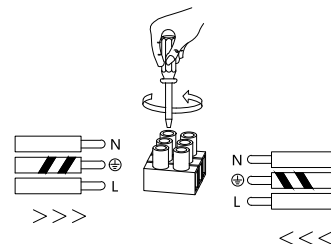

NOVA LUCE

99009192

①

Turn off the general Switch

②

Drill holes & apply plastic anchors
With screws

③

Connect the wires

④

Apply the side screws

⑤

Instal glass shades

⑥

Turn on the general switch