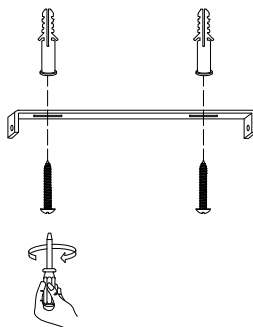

NOVA LUCE

99009192

①

Turn off the general Switch

②

Drill holes & apply plastic anchors
With screws

③

Connect the wires

④

Apply the side screws

⑤

Instal glass shades

⑥

Turn on the general switch