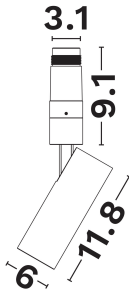

NOVA LUCE

PRODUCT DATASHEET

Version: 001

PRODUCT PHOTOGRAPH

TECHNICAL DRAWING

COMPATIBLE WITH

— On/Off Driver: N/A

— Triac Driver: N/A

— Dali Driver: N/A

GENERAL INFORMATION

Product Code	9492863
Product Category	Systems
Product Family	Imagine Lighting Systems
Mounting Location	Ceiling
Application Environment	Indoor

DIMENSION & WEIGHT

LxWxH (cm)	D: 6 H: 17
Cut out (cm)	N/A
Weight (Kgr)	N/A

Power (Nominal)	15
Input voltage (Nominal)	48Vdc
Mains Frequency	50/60Hz
Output voltage	N/A
Output Current	N/A
Power Factor	N/A
Efficiency	N/A
SVM	N/A
Pst	N/A
Class	III

PHOTOMETRICAL DATA

Luminous Flux	1180
Luminous Efficacy	78.7
Color Temperature	2700
Light Color (Designation)	Warm White
CRI	>90
SDCM	<3
Beam Angle	24
UGR	<6