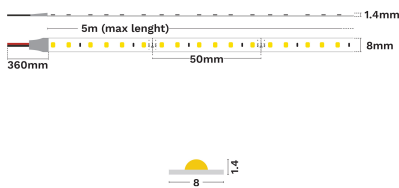

COMPATIBLE WITH

— On/Off Driver: N/A

— Triac Driver: N/A

— Dali Driver: N/A

GENERAL INFORMATION

Product Code	9540089
Product Category	Led Strips
Product Family	Honor Slim
Mounting Location	N/A
Application Environment	Indoor

DIMENSION & WEIGHT

LxWxH (cm)	L:5m 8 mm
Cut out (cm)	N/A
Weight (Kgr)	N/A

MATERIAL & COLOR

Product Color	N/A
Body Material	Aluminium
Cover Material	N/A

APPLICATION & MOUNTING

Ambient Working Temp.	45 C
Type of Protection	IP20
Protection Class IK	N/A
Dimmable	Yes
Type of Dimming (Optional)	Triac/Dali
Mounting type	N/A
Mounting Depth (cm)	N/A
Led Module Replaceable	No
Light Source	Led
Adjustable	No

NOVA LUCE S.A

Schimatari Viotias
32009, Greece

+30 22620 58 121
+30 22620 56 743

info@novaluce.com
www.novaluce.com