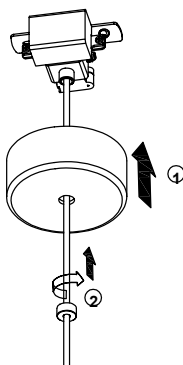

NOVA LUCE

9060217

1

Turn off the general switch

2

Break it apart

3

Align, mark and drill holes to apply the screws

4

Connect the 3 wires

5

Fix the canopy on the ceiling

6

Turn on the general switch