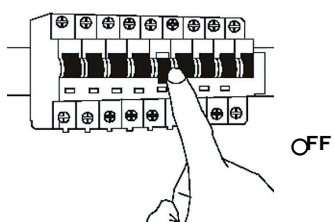

NOVA LUCE

9060217

1

Turn off the general switch

2

Break it apart

3

Align, mark and drill holes to apply the screws

4

Connect the 3 wires

5

Fix the canopy on the ceiling

6

Turn on the general switch