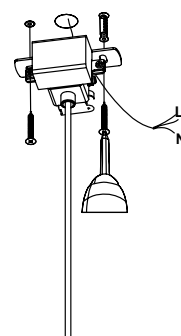

NOVA LUCE

9060217

1

Turn off the general switch

2

Break it apart

3

Align, mark and drill holes to apply the screws

4

Connect the 3 wires

5

Fix the canopy on the ceiling

6

Turn on the general switch