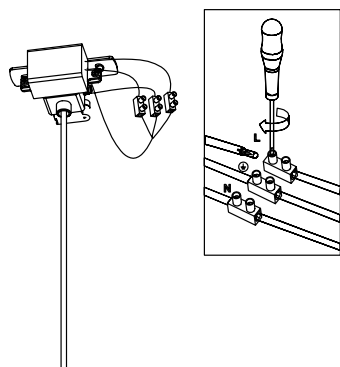

NOVA LUCE

9060217

1

Turn off the general switch

2

Break it apart

3

Align, mark and drill holes to apply the screws

4

Connect the 3 wires

5

Fix the canopy on the ceiling

6

Turn on the general switch