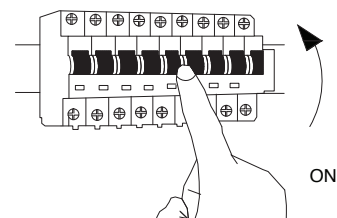

NOVA LUCE

9060217

1

Turn off the general switch

2

Break it apart

3

Align, mark and drill holes to apply the screws

4

Connect the 3 wires

5

Fix the canopy on the ceiling

6

Turn on the general switch