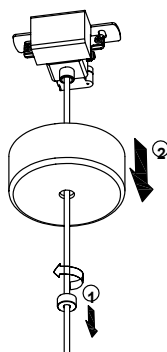

NOVA LUCE

9060217

1

Turn off the general switch

2

Break it apart

3

Align, mark and drill holes to apply the screws

4

Connect the 3 wires

5

Fix the canopy on the ceiling

6

Turn on the general switch