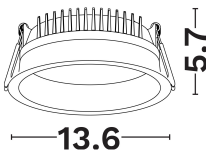

NOVA LUCE

PRODUCT DATASHEET

Version: 001

PRODUCT PHOTOGRAPH

TECHNICAL DRAWING

COMPATIBLE WITH

— On/Off Driver: Included

— Triac Driver: 9844019

— Dali Driver: 9621523

GENERAL INFORMATION

Product Code	9844066
Product Category	Downlights-Commercial
Product Family	Uber
Mounting Location	Ceiling
Application Environment	Indoor

DIMENSION & WEIGHT

LxWxH (cm)	D:13.6 H:5.7
Cut out (cm)	12
Weight (Kgr)	N/A

Power (Nominal)	14
Input voltage (Nominal)	220-240Vac
Mains Frequency	50/60Hz
Output voltage	36Vdc
Output Current	350mA
Power Factor	>0.8
Efficiency	>81%
SVM	60.4
Pst	61
Class	II

PHOTOMETRICAL DATA

Luminous Flux	1212
Luminous Efficacy	86.6
Color Temperature	4000
Light Color (Designation)	Neutral White
CRI	>90
SDCM	<3
Beam Angle	90
UGR	N/A