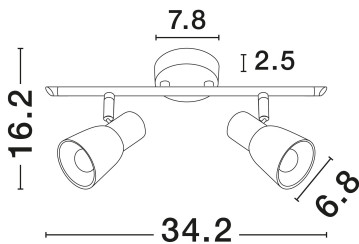

NOVA LUCE

PRODUCT DATASHEET

Version: 001

PRODUCT PHOTOGRAPH

GENERAL INFORMATION

Product Code	667002
Collection	Indoor
Product Category	Spotlights
Product Family	Publico
Mounting Location	Ceiling
Application Environment	Indoor
Specifications	N/A

DIMENSION & WEIGHT

LxWxH (cm)	L: 34.2 W: 7.8 H: 16.2
Cut Out (cm)	N/A
Weight (Kgr)	0.6

MATERIAL & COLOR

Product Color	Satin Nickel & Opal
Body Material	Metal & Glass

TECHNICAL DRAWING

APPLICATION & MOUNTING

Ambient Working Temp.	Max 45°C
Type of Protection	IP20
Dimmable	Yes
Type of Dimming	N/A
Mounting type	Surface
Mounting Depth (cm)	N/A
Led Module Replaceable	Yes
Light Source	E14

NOVA LUCE S.A

Schimatari Viotias
32009, Greece

+30 22620 58 121
+30 22620 56 743

info@novaluce.com
www.novaluce.com