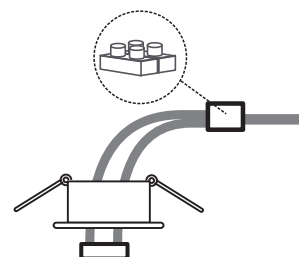

NOVA LUCE

9174151, 9174152

1

Turn off the general switch

2

Create a Cut Out 6.2 cm

3

Connect the wires

4

Press the brackets together to insert it into the hole

5

Fix it into place

6

Insert the bulb by rotate and make adjustments

7

Turn on the general switch