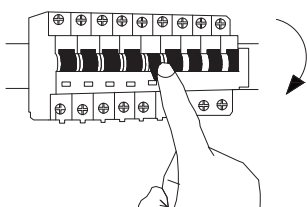

NOVA LUCE

9174151, 9174152

1

Turn off the general switch

2

Create a Cut Out 6.2 cm

3

Connect the wires

4

Press the brackets together to insert it into the hole

5

Fix it into place

6

Insert the bulb by rotate and make adjustments

7

Turn on the general switch