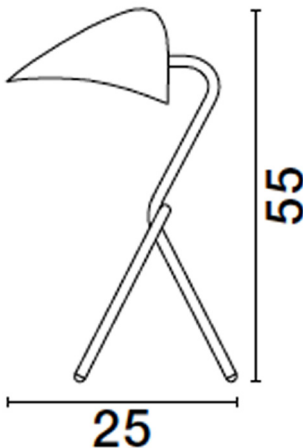

TECHNICAL DRAWING

GENERAL INFORMATION

Product Code	9501234
Collection	Decorative
Product Category	Table
Product Family	Cork
Mounting Location	N/A
Application Environment	Indoor

DIMENSION & WEIGHT

LxWxH (cm)	D: 25 H: 55
Cut out (cm)	N/A
Weight (Kgr)	0.8

MATERIAL & COLOR

Product Color	Sandy Black & Gold
Body Material	Aluminium

APPLICATION & MOUNTING

Ambient Working Temp.	Max 45 oC
Type of Protection	IP20
Dimmable	Depends on the lamp
Type of Dimming (Optional)	N/A
Mounting type	N/A
Mounting Depth (cm)	N/A
Led Module Replaceable	Yes
Light Source	LED E27

NOVA LUCE S.A

Schimatari Viotias
32009, Greece

+30 22620 58 121
+30 22620 56 743

info@novaluce.com
www.novaluce.com