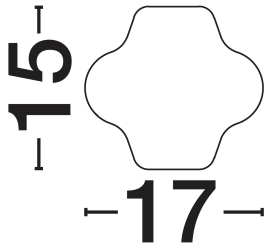

NOVA LUCE

PRODUCT DATASHEET

Version: 001

PRODUCT PHOTOGRAPH

TECHNICAL DRAWING

GENERAL INFORMATION

Product Code	9009127
Collection	Indoor
Product Category	Accessories
Product Family	Clio
Mounting Location	N/A
Application Environment	Indoor
Specifications	N/A

DIMENSION & WEIGHT

LxWxH (cm)	D: 17 H: 15
Cut Out (cm)	N/A
Weight (Kgr)	0.62

MATERIAL & COLOR

Product Color	Yellow
Body Material	Ceramic

APPLICATION & MOUNTING

Ambient Working Temp.	Max 45°C
Type of Protection	N/A
Dimmable	N/A
Type of Dimming	N/A
Mounting type	Surface
Mounting Depth (cm)	N/A
Led Module Replaceable	N/A
Light Source	N/A