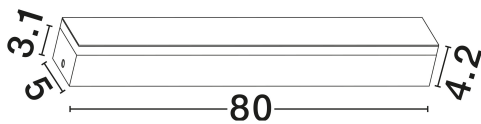

NOVA LUCE

PRODUCT DATASHEET

Version: 001

PRODUCT PHOTOGRAPH

TECHNICAL DRAWING

GENERAL INFORMATION

Product Code	9267107
Collection	Indoor
Product Category	Wall
Product Family	Colby
Mounting Location	Wall
Application Environment	Indoor
Specifications	N/A

DIMENSION & WEIGHT

LxWxH (cm)	L: 5 W: 4.2 H: 80
Cut Out (cm)	N/A
Weight (Kgr)	1.5

MATERIAL & COLOR

Product Color	Sandy Black
Body Material	Aluminium & Acrylic

APPLICATION & MOUNTING

Ambient Working Temp.	Max 45°C
Type of Protection	IP20
Dimmable	No
Type of Dimming	N/A
Mounting type	Surface
Mounting Depth (cm)	N/A
Led Module Replaceable	No
Light Source	LED

NOVA LUCE S.A

Schimatari Viotias
32009, Greece

+30 22620 58 121
+30 22620 56 743

info@novaluce.com
www.novaluce.com