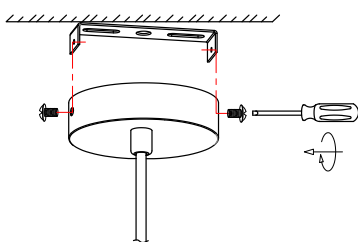

NOVA LUCE

9002688

1

Turn off the general switch

2

Drill holes & apply plastic anchors
With screws

3

Connect the wires

4

Apply the side screws

5

Apply the bulb

6

Turn on the general switch