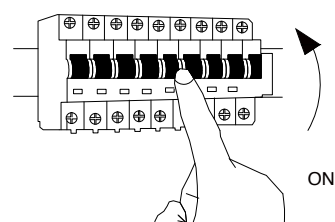

NOVA LUCE

9002688

1

Turn off the general switch

2

Drill holes & apply plastic anchors
With screws

3

Connect the wires

4

Apply the side screws

5

Apply the bulb

6

Turn on the general switch