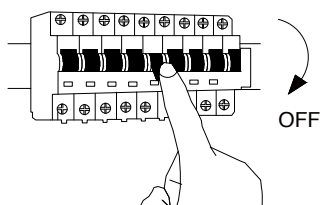

NOVA LUCE

9002688

1

Turn off the general switch

2

Drill holes & apply plastic anchors
With screws

3

Connect the wires

4

Apply the side screws

5

Apply the bulb

6

Turn on the general switch