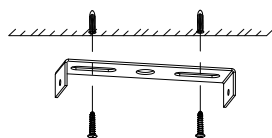

NOVA LUCE

9002688

1

Turn off the general switch

2

Drill holes & apply plastic anchors
With screws

3

Connect the wires

4

Apply the side screws

5

Apply the bulb

6

Turn on the general switch