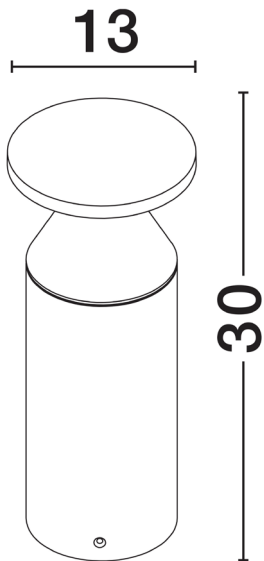

NOVA LUCE

PRODUCT DATASHEET

Version: 001

PRODUCT PHOTOGRAPH

TECHNICAL DRAWING

GENERAL INFORMATION

Product Code	9030718
Collection	Outdoor
Product Category	Bollard
Product Family	Neve
Mounting Location	Ground
Application Environment	Outdoor
Specifications	Antisalt Protection

DIMENSION & WEIGHT

LxWxH (cm)	D: 13 H: 30
Cut out (cm)	N/A
Weight (Kgr)	0.945

MATERIAL & COLOR

Product Color	Black
Body Material	Aluminium

APPLICATION & MOUNTING

Ambient Working Temp.	Max 45 oC
Type of Protection	IP65
Dimmable	No
Type of Dimming (Optional)	N/A
Mounting type	Surface
Mounting Depth (cm)	N/A
Led Module Replaceable	No
Light Source	LED

Power (Nominal)	11 W
Input voltage (Nominal)	220-240Vac
Mains Frequency	50/60Hz

PHOTOMETRICAL DATA

Luminous Flux	600 lm
Color Temperature	3000 K
Light Color (Designation)	Warm White

WARRANTY

Warranty	3 Years
----------	----------------