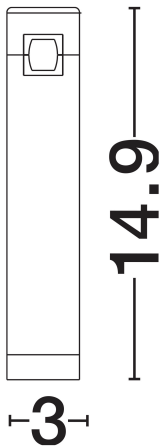

NOVA LUCE

PRODUCT DATASHEET

Version: 001

PRODUCT PHOTOGRAPH

TECHNICAL DRAWING

GENERAL INFORMATION

Product Code	9180561
Collection	Indoor
Product Category	Accessories
Product Family	Bar
Mounting Location	N/A
Application Environment	Indoor
Specifications	N/A

DIMENSION & WEIGHT

LxWxH (cm)	D: 3 H: 14.9
Cut Out (cm)	N/A
Weight (Kgr)	0

MATERIAL & COLOR

Product Color	Sandy Black
Body Material	Aluminium

APPLICATION & MOUNTING

Ambient Working Temp.	Max 45°C
Type of Protection	IP20
Dimmable	No
Type of Dimming	N/A
Mounting type	Surface
Mounting Depth (cm)	N/A
Led Module Replaceable	No
Light Source	LED

Power (Nominal)	5W
Input voltage (Nominal)	220-240V
Mains Frequency	50/60Hz

PHOTOMETRICAL DATA

Luminous Flux	300lm
Color Temperature	3000K
Light Color (Designation)	Warm White

WARRANTY

Warranty	3 Years
----------	----------------