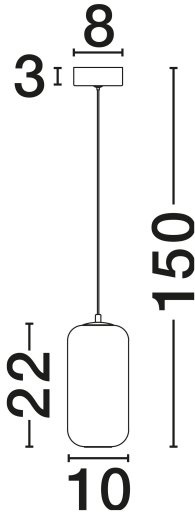

## PRODUCT PHOTOGRAPH

## TECHNICAL DRAWING

## DIMENSION & WEIGHT

LxWxH (cm)	D: 10 H: 150
Cut Out (cm)	N/A
Weight (Kgr)	0.41

### PHOTOMETRICAL DATA

Luminous Flux	<b>180lm</b>
Color Temperature	<b>3000K</b>
Light Color (Designation)	<b>Warm White</b>