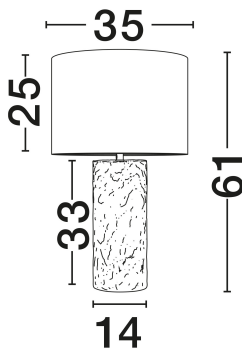

GENERAL INFORMATION

Product Code	9001064
Collection	Indoor
Product Category	Table
Product Family	Norr
Mounting Location	Table
Application Environment	Indoor
Specifications	N/A

DIMENSION & WEIGHT

LxWxH (cm)	D: 35 H: 60
Cut Out (cm)	N/A
Weight (Kgr)	1.7

MATERIAL & COLOR

Product Color	Black
Body Material	Papier Mache

APPLICATION & MOUNTING

Ambient Working Temp.	Max 45°C
Type of Protection	IP20
Dimmable	Yes
Type of Dimming	N/A
Mounting type	Surface
Mounting Depth (cm)	N/A
Led Module Replaceable	Yes
Light Source	E27

NOVA LUCE S.A

Schimatari Viotias
32009, Greece

+30 22620 58 121
+30 22620 56 743

info@novaluce.com
www.novaluce.com