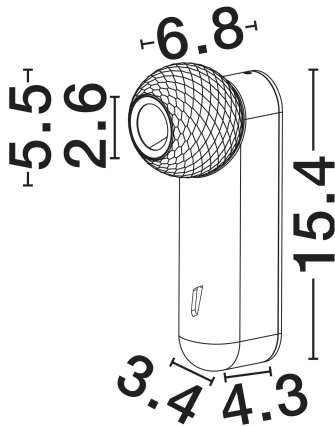

NOVA LUCE

PRODUCT DATASHEET

Version: 001

PRODUCT PHOTOGRAPH

GENERAL INFORMATION

Product Code	9088190
Collection	Indoor
Product Category	Wall
Product Family	Notic
Mounting Location	Wall
Application Environment	Indoor
Specifications	N/A

DIMENSION & WEIGHT

LxWxH (cm)	D: 5.5 W: 6.8 H: 15.4
Cut Out (cm)	N/A
Weight (Kgr)	0.332

MATERIAL & COLOR

Product Color	Sandy White
Body Material	Aluminium

TECHNICAL DRAWING

APPLICATION & MOUNTING

Ambient Working Temp.	Max 45°C
Type of Protection	IP20
Dimmable	No
Type of Dimming	N/A
Mounting type	Surface
Mounting Depth (cm)	N/A
Led Module Replaceable	No
Light Source	LED

Power (Nominal)	7W
Input voltage (Nominal)	220-240V
Mains Frequency	50/60Hz

PHOTOMETRICAL DATA

Luminous Flux	455lm
Color Temperature	2700K
Light Color (Designation)	Warm White

WARRANTY

Warranty	3 Years
----------	----------------