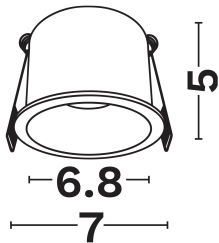

DIMENSION & WEIGHT

LxWxH (cm)	D: 6.8 H: 5 cm
Cut out (cm)	5,8
Weight (Kgr)	N/A

TECHNICAL DRAWING

MATERIAL & COLOR

Product Color	White
Body Material	Aluminium
Cover Material	N/A

APPLICATION & MOUNTING

Ambient Working Temp.	45 C
Type of Protection	IP20
Protection Class IK	IK03
Dimmable	N/A
Type of Dimming (Optional)	N/A
Mounting type	Recessed
Mounting Depth (cm)	Ceiling
Led Module Replaceable	Yes
Light Source	Led Gu10 / Mr16
Adjustable	No