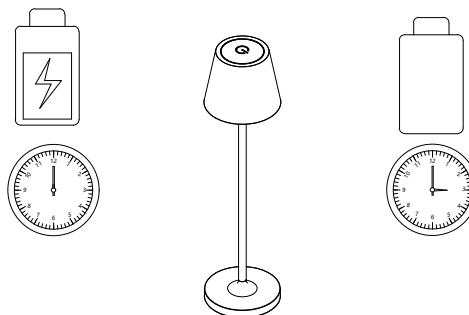

NOVA LUCE

9030711

1 Touch & Turn It ON

2 Touch & Turn It OFF

3 By Long Press Dimm it or Bright It Up

4 Connect To the Charger When The Battery Is Low

5 Long Lasting Battery life