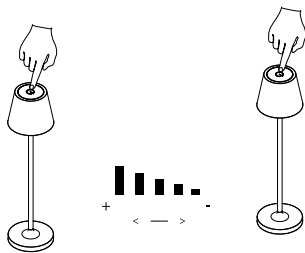

NOVA LUCE

9030711

1 Touch & Turn It ON

2 Touch & Turn It OFF

3 By Long Press Dimm it or Bright It Up

4 Connect To the Charger When The Battery Is Low

5 Long Lasting Battery life