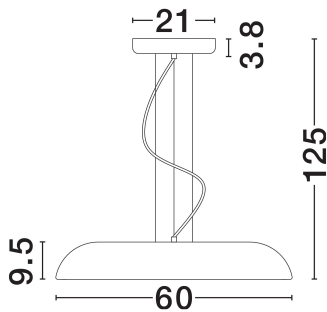

NOVA LUCE

PRODUCT DATASHEET

Version: 001

PRODUCT PHOTOGRAPH

TECHNICAL DRAWING

GENERAL INFORMATION

Product Code	9268041
Collection	Indoor
Product Category	Suspension
Product Family	Felicia
Mounting Location	Wall
Application Environment	Indoor
Specifications	N/A

DIMENSION & WEIGHT

LxWxH (cm)	D: 60 H: 125
Cut Out (cm)	N/A
Weight (Kgr)	3.5

MATERIAL & COLOR

Product Color	Brown
Body Material	Steel, Aluminium & Acrylic

APPLICATION & MOUNTING

Ambient Working Temp.	Max 45°C
Type of Protection	IP20
Dimmable	Yes
Type of Dimming	Triac
Mounting type	Surface
Mounting Depth (cm)	N/A
Led Module Replaceable	No
Light Source	LED

Power (Nominal)	44W
Input voltage (Nominal)	220-240V
Mains Frequency	50/60Hz

PHOTOMETRICAL DATA

Luminous Flux	3051lm
Color Temperature	3000K
Light Color (Designation)	Warm White

WARRANTY

Warranty	3 Years
----------	----------------