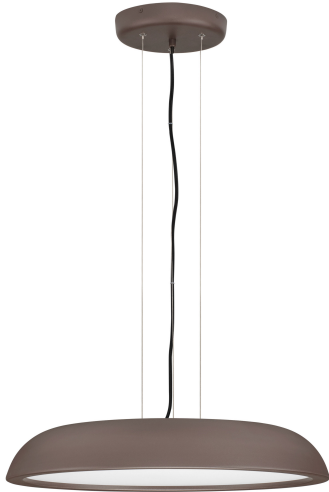

NOVA LUCE

PRODUCT DATASHEET

Version: 001

PRODUCT PHOTOGRAPH

TECHNICAL DRAWING

GENERAL INFORMATION

Product Code	9268041
Collection	Indoor
Product Category	Suspension
Product Family	Felicia
Mounting Location	Wall
Application Environment	Indoor
Specifications	N/A

DIMENSION & WEIGHT

LxWxH (cm)	D: 60 H: 125
Cut Out (cm)	N/A
Weight (Kgr)	3.5

MATERIAL & COLOR

Product Color	Brown
Body Material	Steel, Aluminium & Acrylic

APPLICATION & MOUNTING

Ambient Working Temp.	Max 45°C
Type of Protection	IP20
Dimmable	Yes
Type of Dimming	Triac
Mounting type	Surface
Mounting Depth (cm)	N/A
Led Module Replaceable	No
Light Source	LED

Power (Nominal)	44W
Input voltage (Nominal)	220-240V
Mains Frequency	50/60Hz

PHOTOMETRICAL DATA

Luminous Flux	3051lm
Color Temperature	3000K
Light Color (Designation)	Warm White

WARRANTY

Warranty	3 Years
----------	----------------