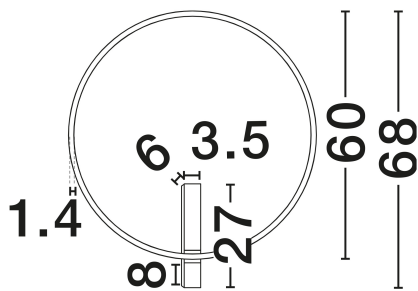

NOVA LUCE

PRODUCT DATASHEET

Version: 001

PRODUCT PHOTOGRAPH

TECHNICAL DRAWING

GENERAL INFORMATION

Product Code	9108316
Collection	Indoor
Product Category	Ceiling
Product Family	Semper
Mounting Location	Ceiling
Application Environment	Indoor
Specifications	N/A

DIMENSION & WEIGHT

LxWxH (cm)	D: 60 W: 6 H: 68
Cut Out (cm)	N/A
Weight (Kgr)	1.8

MATERIAL & COLOR

Product Color	Sandy Black
Body Material	Aluminium & Silicone

APPLICATION & MOUNTING

Ambient Working Temp.	Max 45°C
Type of Protection	IP20
Dimmable	Yes
Type of Dimming	Triac
Mounting type	Surface
Mounting Depth (cm)	N/A
Led Module Replaceable	No
Light Source	LED

Power (Nominal)	47W
Input voltage (Nominal)	220-240V
Mains Frequency	50/60Hz

PHOTOMETRICAL DATA

Luminous Flux	1440lm
Color Temperature	2700-3000-4000K
Light Color (Designation)	WW - NW

WARRANTY

Warranty	3 Years
----------	----------------