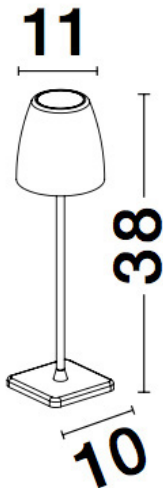

### PRODUCT PHOTOGRAPH

### TECHNICAL DRAWING

### DIMENSION & WEIGHT

LxWxH (cm)	L: 11 W: 11 H: 38
Cut out (cm)	N/A
Weight (Kgr)	1.2