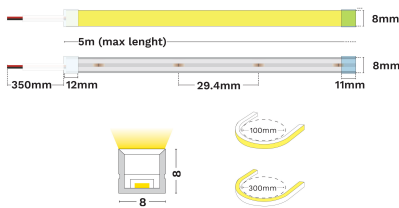

COMPATIBLE WITH

— On/Off Driver: N/A

— Triac Driver: N/A

— Dali Driver: N/A

GENERAL INFORMATION

Product Code	9540123
Product Category	Neon Flex
Product Family	Kema 8X8 3D
Mounting Location	N/A
Application Environment	Outdoor

DIMENSION & WEIGHT

LxWxH (cm)	L:5m 08x08mm
Cut out (cm)	N/A
Weight (Kgr)	N/A

MATERIAL & COLOR

Product Color	N/A
Body Material	Silicone
Cover Material	N/A

APPLICATION & MOUNTING

Ambient Working Temp.	45 C
Type of Protection	IP67
Protection Class IK	N/A
Dimmable	Yes
Type of Dimming (Optional)	Triac/Dali
Mounting type	N/A
Mounting Depth (cm)	N/A
Led Module Replaceable	No
Light Source	Led
Adjustable	No

NOVA LUCE S.A

Schimatari Viotias
32009, Greece

+30 22620 58 121
+30 22620 56 743

info@novaluce.com
www.novaluce.com