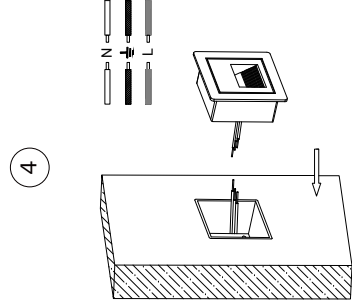

NOVA LUCE

9026144 9026145

Turn off the general switch

Install the product on the wall

Get the wires through

Connect the wires

Turn on the general switch