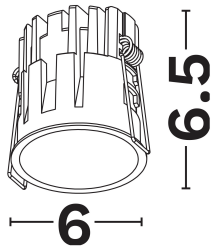

TECHNICAL DRAWING

COMPATIBLE WITH

— On/Off Driver: N/A

— Triac Driver: 9030658

— Dali Driver: 9621523 / 9844010

GENERAL INFORMATION

Product Code	9030661
Product Category	Downlights
Product Family	Solace
Mounting Location	Ceiling
Application Environment	Indoor

DIMENSION & WEIGHT

LxWxH (cm)	D:6 H:6.5
Cut out (cm)	5,5
Weight (Kgr)	N/A

MATERIAL & COLOR

Product Color	White
Body Material	Aluminium
Cover Material	N/A

APPLICATION & MOUNTING

Ambient Working Temp.	45 C
Type of Protection	IP44
Protection Class IK	IK03
Dimmable	Yes
Type of Dimming (Optional)	Triac/Dali
Mounting type	Recessed
Mounting Depth (cm)	Ceiling
Led Module Replaceable	No
Light Source	Led
Adjustable	No

NOVA LUCE S.A

Schimatari Viotias
32009, Greece

+30 22620 58 121
+30 22620 56 743

info@novaluce.com
www.novaluce.com