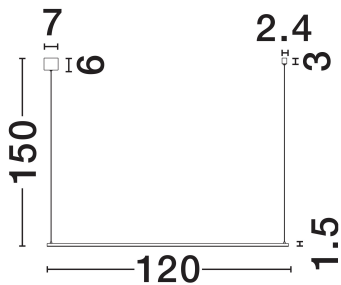

NOVA LUCE

PRODUCT DATASHEET

Version: 001

PRODUCT PHOTOGRAPH

GENERAL INFORMATION

Product Code	9088102
Collection	Indoor
Product Category	Suspension
Product Family	Elettra
Mounting Location	Wall
Application Environment	Indoor
Specifications	N/A

DIMENSION & WEIGHT

LxWxH (cm)	L: 120 W: 7 H: 150
Cut Out (cm)	N/A
Weight (Kgr)	0.7

MATERIAL & COLOR

Product Color	Brass Gold
Body Material	Aluminium

TECHNICAL DRAWING

APPLICATION & MOUNTING

Ambient Working Temp.	Max 45°C
Type of Protection	IP20
Dimmable	No
Type of Dimming	N/A
Mounting type	Surface
Mounting Depth (cm)	N/A
Led Module Replaceable	No
Light Source	LED

Power (Nominal)	20W
Input voltage (Nominal)	220-240V
Mains Frequency	50/60Hz

PHOTOMETRICAL DATA

Luminous Flux	677lm
Color Temperature	3000K
Light Color (Designation)	Warm White

WARRANTY

Warranty	3 Years
----------	----------------