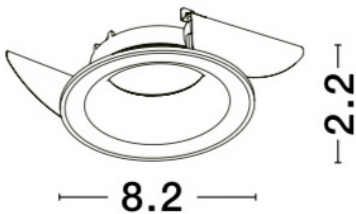

COMPATIBLE WITH

— On/Off Driver: N/A

— Triac Driver: N/A

— Dali Driver: N/A

GENERAL INFORMATION

Product Code	62019
Product Category	Downlights GU10
Product Family	Ottavia
Mounting Location	Ceiling
Application Environment	Indoor

DIMENSION & WEIGHT

LxWxH (cm)	D: 8,2 H: 2,2
Cut out (cm)	7.5
Weight (Kgr)	0.08

MATERIAL & COLOR

Product Color	Black
Body Material	Aluminium
Cover Material	N/A

APPLICATION & MOUNTING

Ambient Working Temp.	45 C
Type of Protection	IP20
Protection Class IK	IK03
Dimmable	N/A
Type of Dimming (Optional)	N/A
Mounting type	Surface
Mounting Depth (cm)	Ceiling
Led Module Replaceable	Yes
Light Source	LED GU10 / MR16
Adjustable	No

NOVA LUCE S.A

Schimatari Viotias
32009, Greece

+30 22620 58 121
+30 22620 56 743

info@novaluce.com
www.novaluce.com