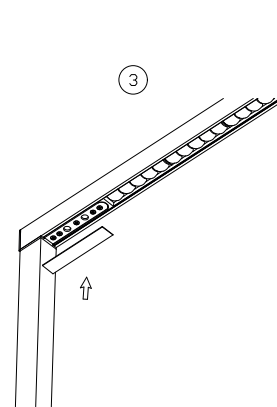

NOVA LUCE

9060289
9060290

NOVA LUCE

9060289 / 9060290

Connect wires as marked

Press the screw

Install the magnetic cover

Installing the base plate

Touch panel
Independent control

• Indirect dimmable

• Light on / off

• Direct dimmable