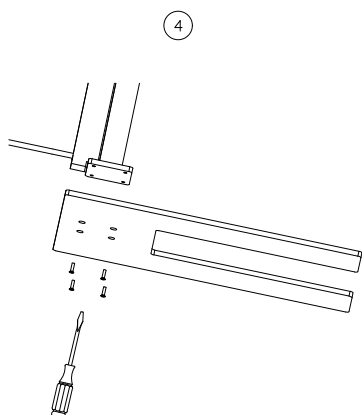

NOVA LUCE

9060289
9060290

NOVA LUCE

9060289 / 9060290

Connect wires as marked

Press the screw

Install the magnetic cover

Installing the base plate

Touch panel
Independent control

• Indirect dimmable

• Light on / off

• Direct dimmable