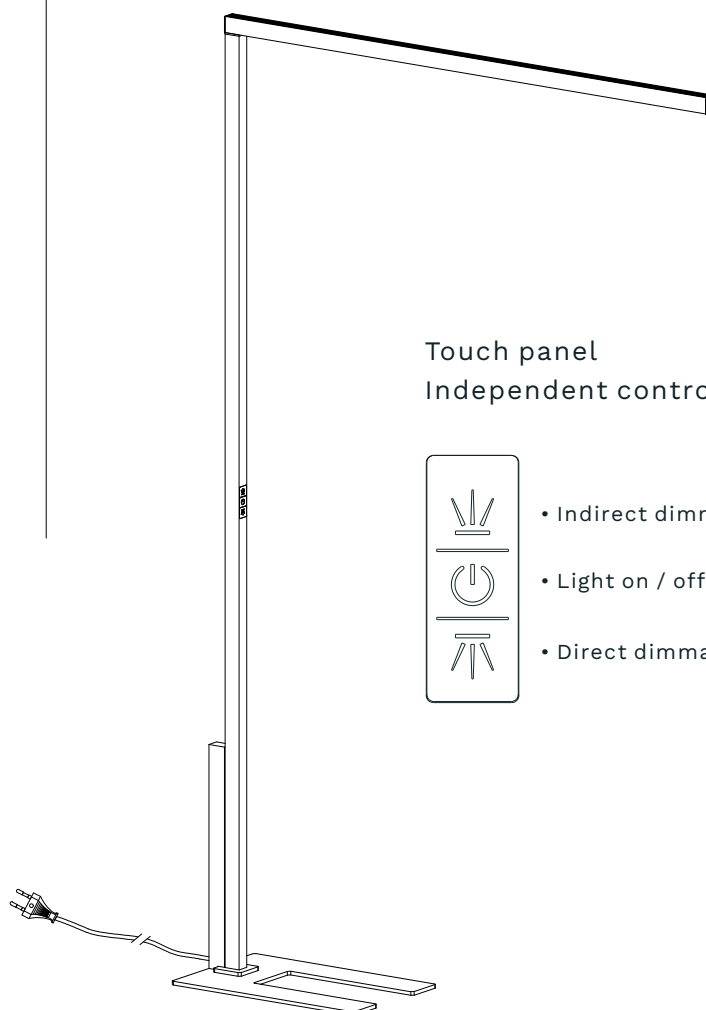

NOVA LUCE

9060289
9060290

NOVA LUCE

9060289 / 9060290

Connect wires as marked

Press the screw

Install the magnetic cover

Installing the base plate

Touch panel
Independent control

• Indirect dimmable

• Light on / off

• Direct dimmable