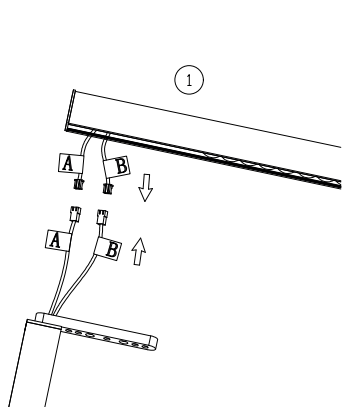

NOVA LUCE

9060289
9060290

NOVA LUCE

9060289 / 9060290

Connect wires as marked

Press the screw

Install the magnetic cover

Installing the base plate

Touch panel
Independent control

• Indirect dimmable

• Light on / off

• Direct dimmable