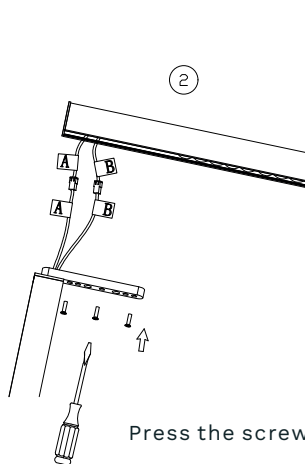

NOVA LUCE

9060289
9060290

NOVA LUCE

9060289 / 9060290

Connect wires as marked

Press the screw

Install the magnetic cover

Installing the base plate

Touch panel
Independent control

• Indirect dimmable

• Light on / off

• Direct dimmable