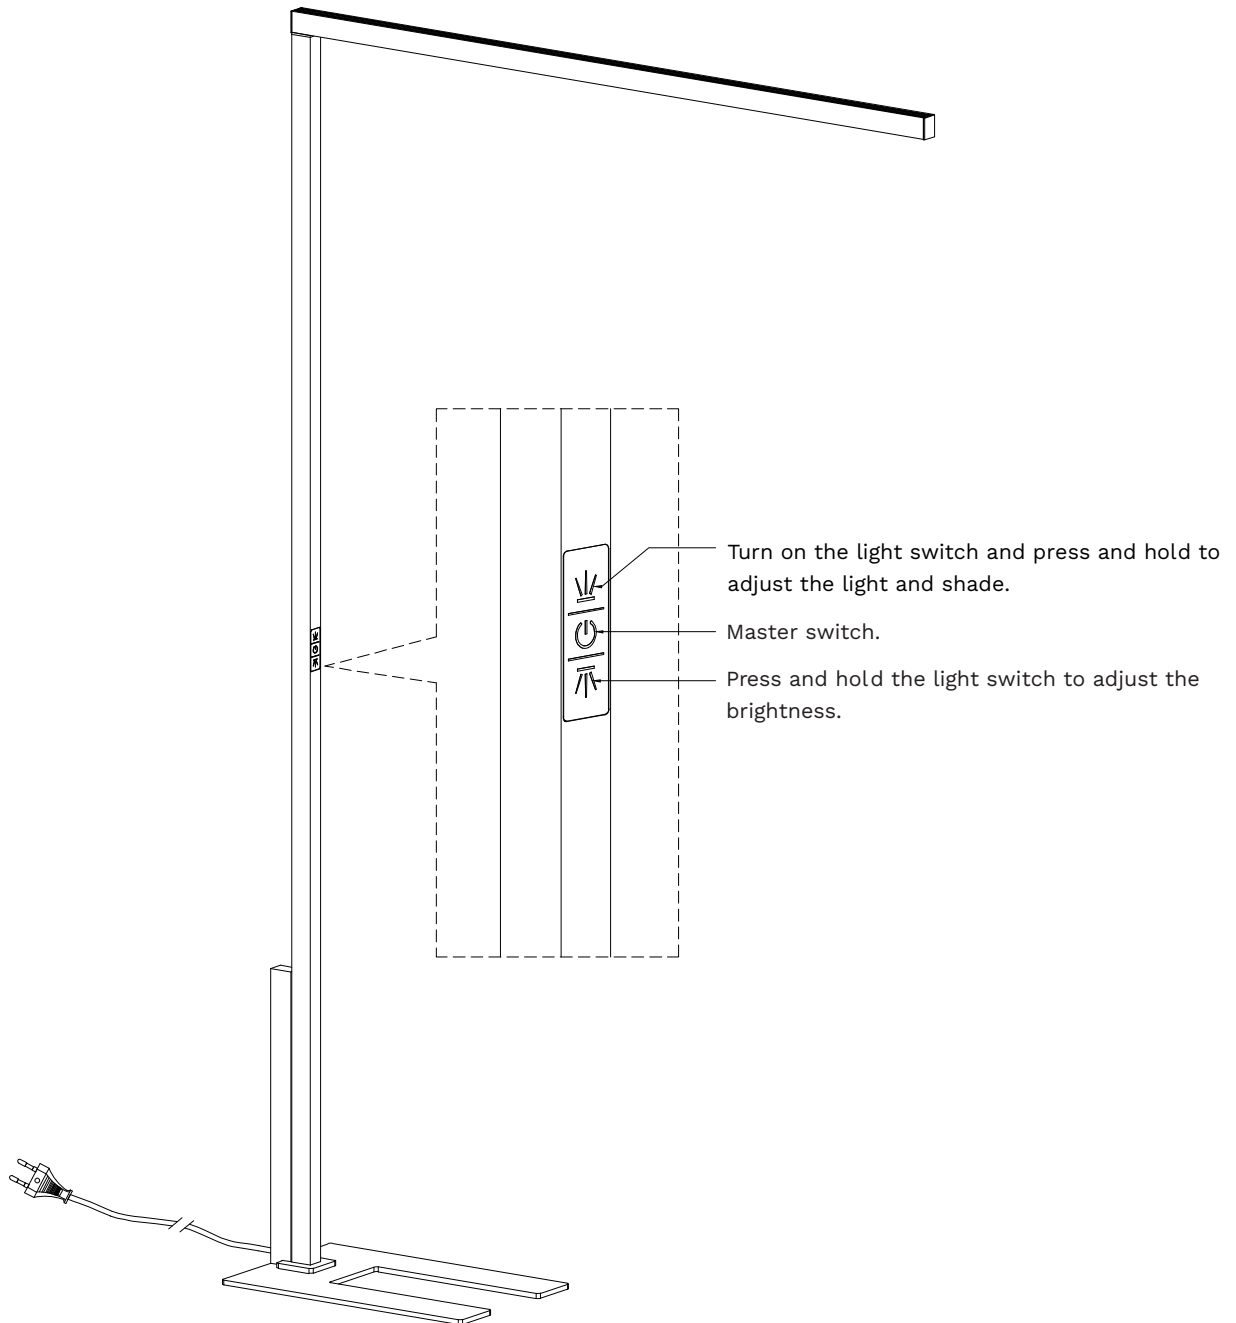

NOVA LUCE

9060289
9060290

NOVA LUCE

9060289 / 9060290

Connect wires as marked

Press the screw

Install the magnetic cover

Installing the base plate

Touch panel
Independent control

• Indirect dimmable

• Light on / off

• Direct dimmable