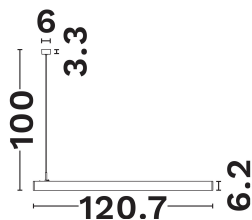

NOVA LUCE

PRODUCT DATASHEET

Version: 001

PRODUCT PHOTOGRAPH

GENERAL INFORMATION

Product Code	9080100
Product Category	Linear
Product Family	Linear Lighting Profiles
Mounting Location	Ceiling
Application Environment	Indoor

DIMENSION & WEIGHT

LxWxH (cm)	L: 120.7 W: 3.5 H: 110
Cut out (cm)	N/A
Weight (Kgr)	2,41

TECHNICAL DRAWING

MATERIAL & COLOR

Product Color	Black
Body Material	Aluminium
Cover Material	N/A

APPLICATION & MOUNTING

NOVA LUCE

PRODUCT DATASHEET

Version: 001

ELECTRICAL DATA

Power (Nominal)	40
Input voltage (Nominal)	220-240Vac
Mains Frequency	50/60Hz
Output voltage	N/A
Output Current	N/A
Power Factor	N/A
Efficiency	N/A
SVM	N/A
Pst	N/A
Class	I

PHOTOMETRICAL DATA

Luminous Flux	2800
Luminous Efficacy	70
Color Temperature	4000
Light Color (Designation)	Neutral White
CRI	>90
SDCM	<3
Beam Angle	30
UGR	<8

LIFESPAN

Lifetime	50000
----------	--------------