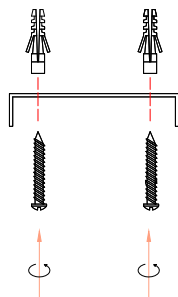

# NOVA LUCE

9009185

1

Turn off the general switch

2

Drill holes & apply plastic anchors  
With screws

3

Connect the wires

4

Apply the side screws

5

Instal glass shades

6

Turn on the general switch