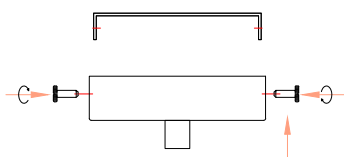

# NOVA LUCE

9009185

1

Turn off the general switch

2

Drill holes & apply plastic anchors  
With screws

3

Connect the wires

4

Apply the side screws

5

Instal glass shades

6

Turn on the general switch