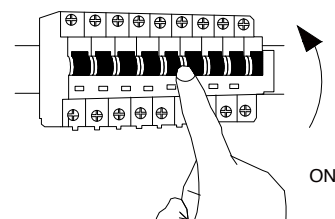

# NOVA LUCE

9009185

1

Turn off the general switch

2

Drill holes & apply plastic anchors  
With screws

3

Connect the wires

4

Apply the side screws

5

Instal glass shades

6

Turn on the general switch