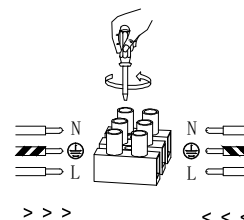

# NOVA LUCE

9009185

1

Turn off the general switch

2

Drill holes & apply plastic anchors  
With screws

3

Connect the wires

4

Apply the side screws

5

Instal glass shades

6

Turn on the general switch