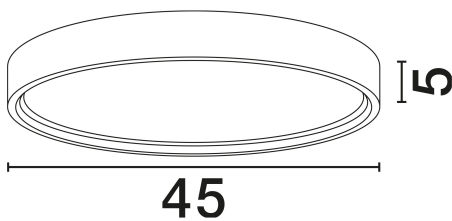

NOVA LUCE

PRODUCT DATASHEET

Version: 001

PRODUCT PHOTOGRAPH

GENERAL INFORMATION

Product Code	9085232
Collection	Indoor
Product Category	Ceiling
Product Family	Olaf
Mounting Location	Ceiling
Application Environment	Indoor
Specifications	N/A

DIMENSION & WEIGHT

LxWxH (cm)	D: 45 H: 5
Cut Out (cm)	N/A
Weight (Kgr)	2.1

MATERIAL & COLOR

Product Color	Sandy White
Body Material	Metal & Acrylic

TECHNICAL DRAWING

APPLICATION & MOUNTING

Ambient Working Temp.	Max 45°C
Type of Protection	IP20
Dimmable	Yes
Type of Dimming	Triac
Mounting type	Surface
Mounting Depth (cm)	N/A
Led Module Replaceable	No
Light Source	LED

Power (Nominal)	30W
Input voltage (Nominal)	220-240V
Mains Frequency	50/60Hz

PHOTOMETRICAL DATA

Luminous Flux	2400lm
Color Temperature	3000K
Light Color (Designation)	Warm White

WARRANTY

Warranty	3 Years
----------	----------------