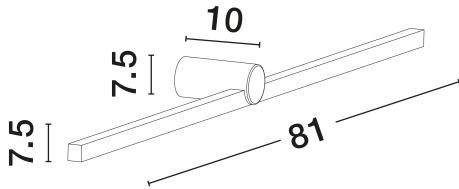

DIMENSION & WEIGHT

LxWxH (cm)	L: 81 W: 10 H: 7.5
Cut Out (cm)	N/A
Weight (Kgr)	0.927

MATERIAL & COLOR

Product Color	Sandy White
Body Material	Aluminium

TECHNICAL DRAWING

APPLICATION & MOUNTING

Ambient Working Temp.	Max 45°C
Type of Protection	IP54
Dimmable	Yes
Type of Dimming	N/A
Mounting type	Surface
Mounting Depth (cm)	N/A
Led Module Replaceable	No
Light Source	LED