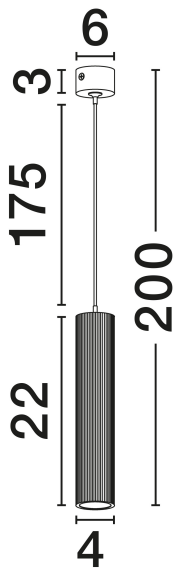

NOVA LUCE

PRODUCT DATASHEET

Version: 001

PRODUCT PHOTOGRAPH

GENERAL INFORMATION

Product Code	9011472
Collection	Indoor
Product Category	Suspension
Product Family	Comet
Mounting Location	Suspension
Application Environment	Indoor
Specifications	N/A

DIMENSION & WEIGHT

LxWxH (cm)	D: 4 H: 200
Cut Out (cm)	N/A
Weight (Kgr)	0.275

MATERIAL & COLOR

Product Color	Sandy Black
Body Material	Aluminium

APPLICATION & MOUNTING

Ambient Working Temp.	Max 45°C
Type of Protection	IP20
Dimmable	Yes
Type of Dimming	N/A
Mounting type	Surface
Mounting Depth (cm)	N/A
Led Module Replaceable	Yes
Light Source	MR11/GU10

TECHNICAL DRAWING

NOVA LUCE S.A

Schimatari Viotias
32009, Greece

+30 22620 58 121
+30 22620 56 743

info@novaluce.com
www.novaluce.com

NOVA LUCE

PRODUCT DATASHEET

Version: 001

ELECTRICAL DATA

Power (Nominal)	1x10W
Input voltage (Nominal)	100-240V
Mains Frequency	50/60Hz

PHOTOMETRICAL DATA

Luminus Flux	N/A
Color Temperature	N/A
Light Color (Designation)	N/A

WARRANTY

Warranty	3 Years
----------	----------------