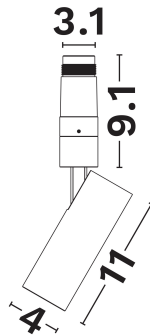

NOVA LUCE

PRODUCT DATASHEET

Version: 001

PRODUCT PHOTOGRAPH

TECHNICAL DRAWING

COMPATIBLE WITH

— On/Off Driver: N/A

— Triac Driver: N/A

— Dali Driver: N/A

GENERAL INFORMATION

Product Code	9492825
Product Category	Systems
Product Family	Imagine Lighting Systems
Mounting Location	Ceiling
Application Environment	Indoor

DIMENSION & WEIGHT

LxWxH (cm)	D: 4 H: 11
Cut out (cm)	N/A
Weight (Kgr)	N/A