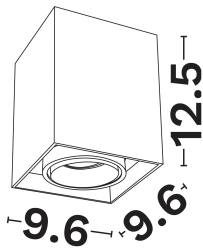

NOVA LUCE

PRODUCT DATASHEET

Version: 001

PRODUCT PHOTOGRAPH

GENERAL INFORMATION

Product Code	9030429
Product Category	Ceiling-Gu10
Product Family	Rende
Mounting Location	Ceiling
Application Environment	Indoor

DIMENSION & WEIGHT

LxWxH (cm)	9.6 W: 9.6 H: 12.5 cm
Cut out (cm)	N/A
Weight (Kgr)	N/A

TECHNICAL DRAWING

MATERIAL & COLOR

Product Color	Black
Body Material	Aluminium
Cover Material	N/A

APPLICATION & MOUNTING